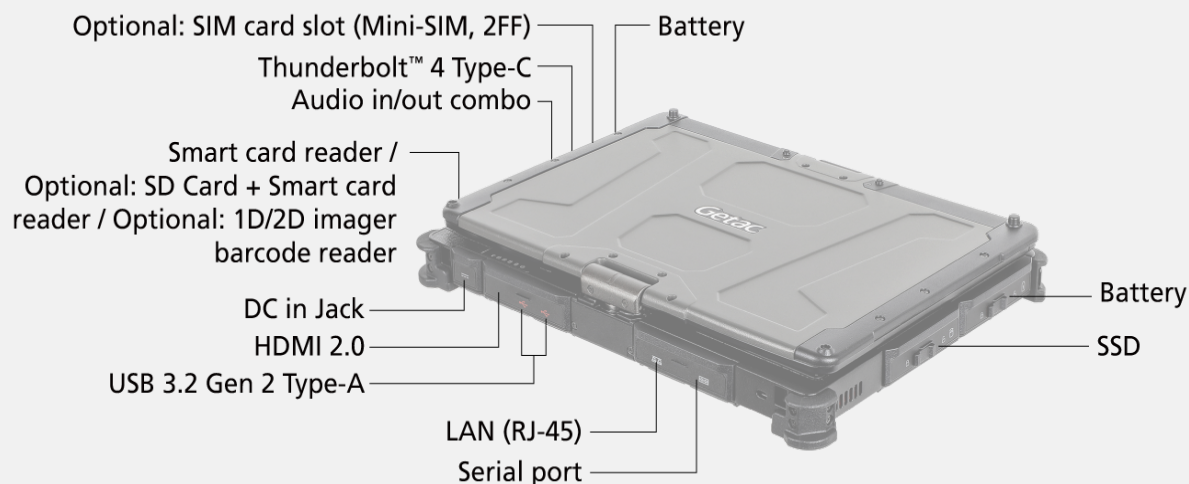

V110 FULLY RUGGED NOTEBOOK

- 12th Generation Intel® Core™ i7 / i5 vPro® Processor
- 11.6" FHD LumiBond® display with Getac sunlight readable technology (1,000 nits) and capacitive touchscreen
- Enhanced enterprise security with Intel® vPro®, Windows disk encryption, TPM 2.0 and many more multi-factor authentication options
- Versatile I/Os connectivity including Thunderbolt™ 4 and docking solutions
- LifeSupport™ battery swappable technology

V110 3D Demo